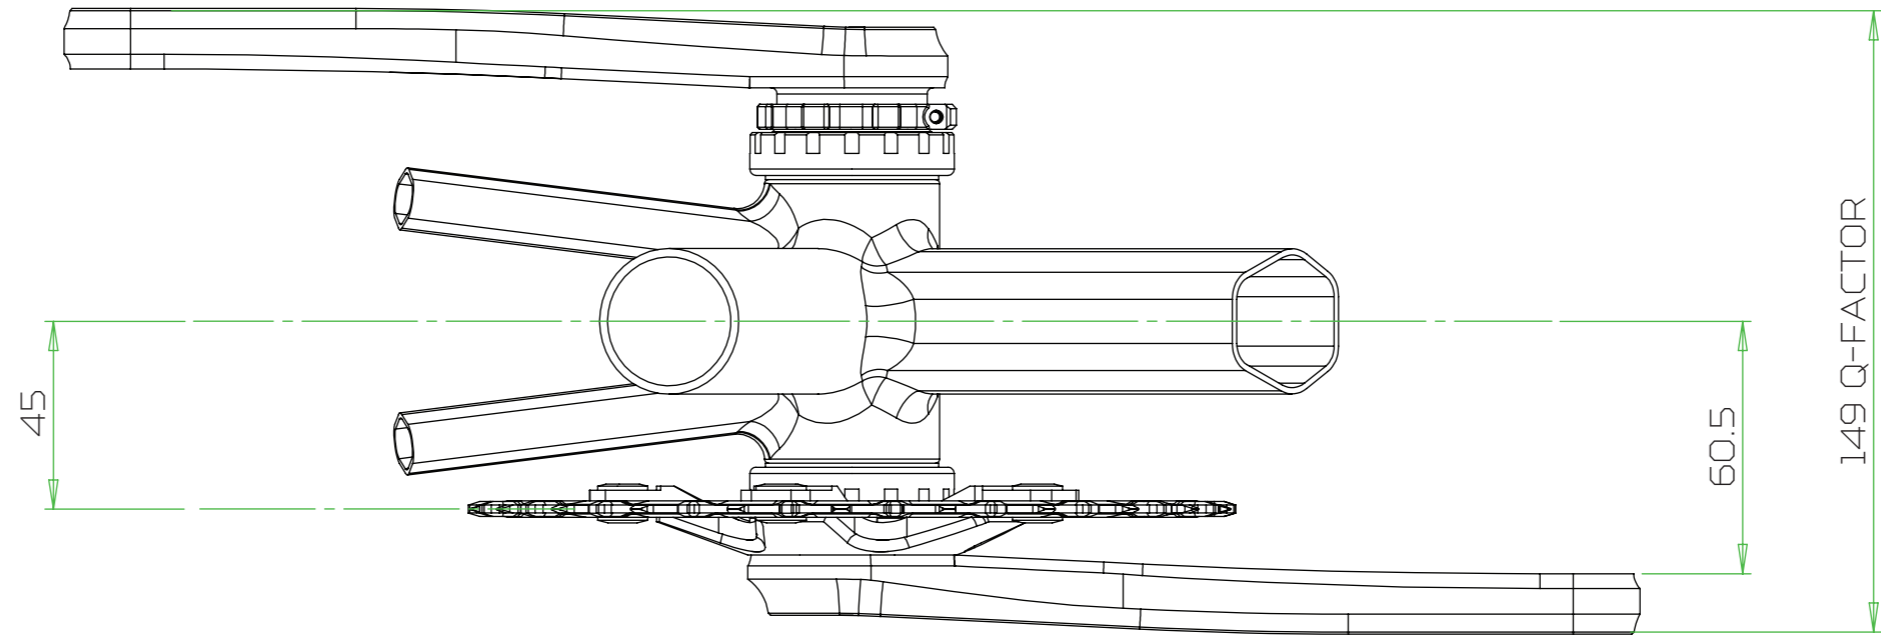

RX CRANKSET

CHAINLINE AND CLEARANCE

SINGLE

DOUBLE