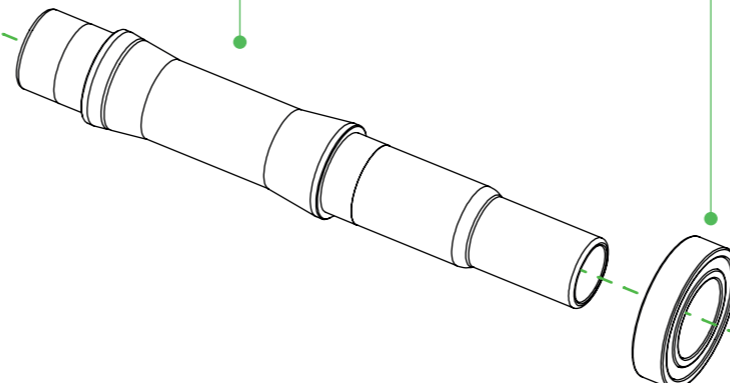

# PRO5 REAR HUB ASSEMBLY

E\_BIKE\_148mm

**HUB1018-68**  
X12 NDS Spacer

**HUB519**  
Lip Seal

**S6903**  
17x30x7 Bearing

**HUB1018-2-32E**  
Rear Hub Body 148mm  
32 Hole ONLY

**HUB1018-58**  
148mm Rear Axle

**S6903**  
17x30x7 Bearing

**HUB558**  
PRO5 Steel Freehub  
MS Assembly

**HUB556**  
PRO5 Steel Freehub  
Shimano 11 SPD  
Assembly

**HUB557**  
PRO5 Steel Freehub  
XD Assembly