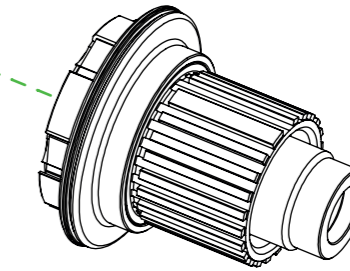

# PRO5 REAR HUB ASSEMBLY

E\_BIKE\_148mm

**HUB1018-68**  
X12 NDS Spacer

**HUB519**  
Lip Seal

**S6903**  
17x30x7 Bearing

**HUB1018-2-32E**  
Rear Hub Body 148mm  
32 Hole ONLY

**HUB1018-58**  
148mm Rear Axle

**S6903**  
17x30x7 Bearing

**HUB558**  
PRO5 Steel Freehub  
MS Assembly

**HUB556**  
PRO5 Steel Freehub  
Shimano 11 SPD  
Assembly

**HUB557**  
PRO5 Steel Freehub  
XD Assembly