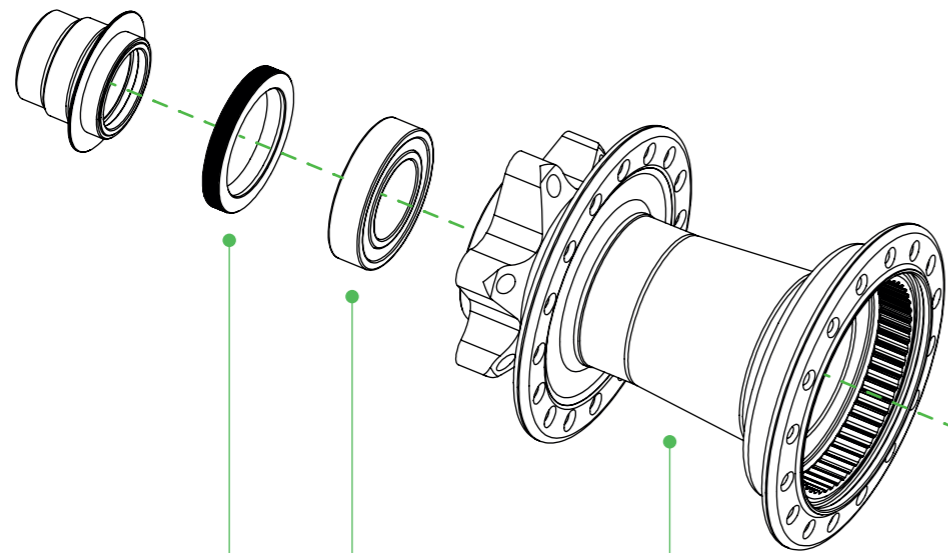

# PRO5 REAR HUB ASSEMBLY

E\_BIKE\_148mm

**HUB1018-68**  
X12 NDS Spacer

**HUB519**  
Lip Seal

**S6903**  
17x30x7 Bearing

**HUB1018-2-32E**  
Rear Hub Body 148mm  
32 Hole ONLY

**HUB1018-58**  
148mm Rear Axle

**S6903**  
17x30x7 Bearing

**HUB558**  
PRO5 Steel Freehub  
MS Assembly

**HUB556**  
PRO5 Steel Freehub  
Shimano 11 SPD  
Assembly

**HUB557**  
PRO5 Steel Freehub  
XD Assembly