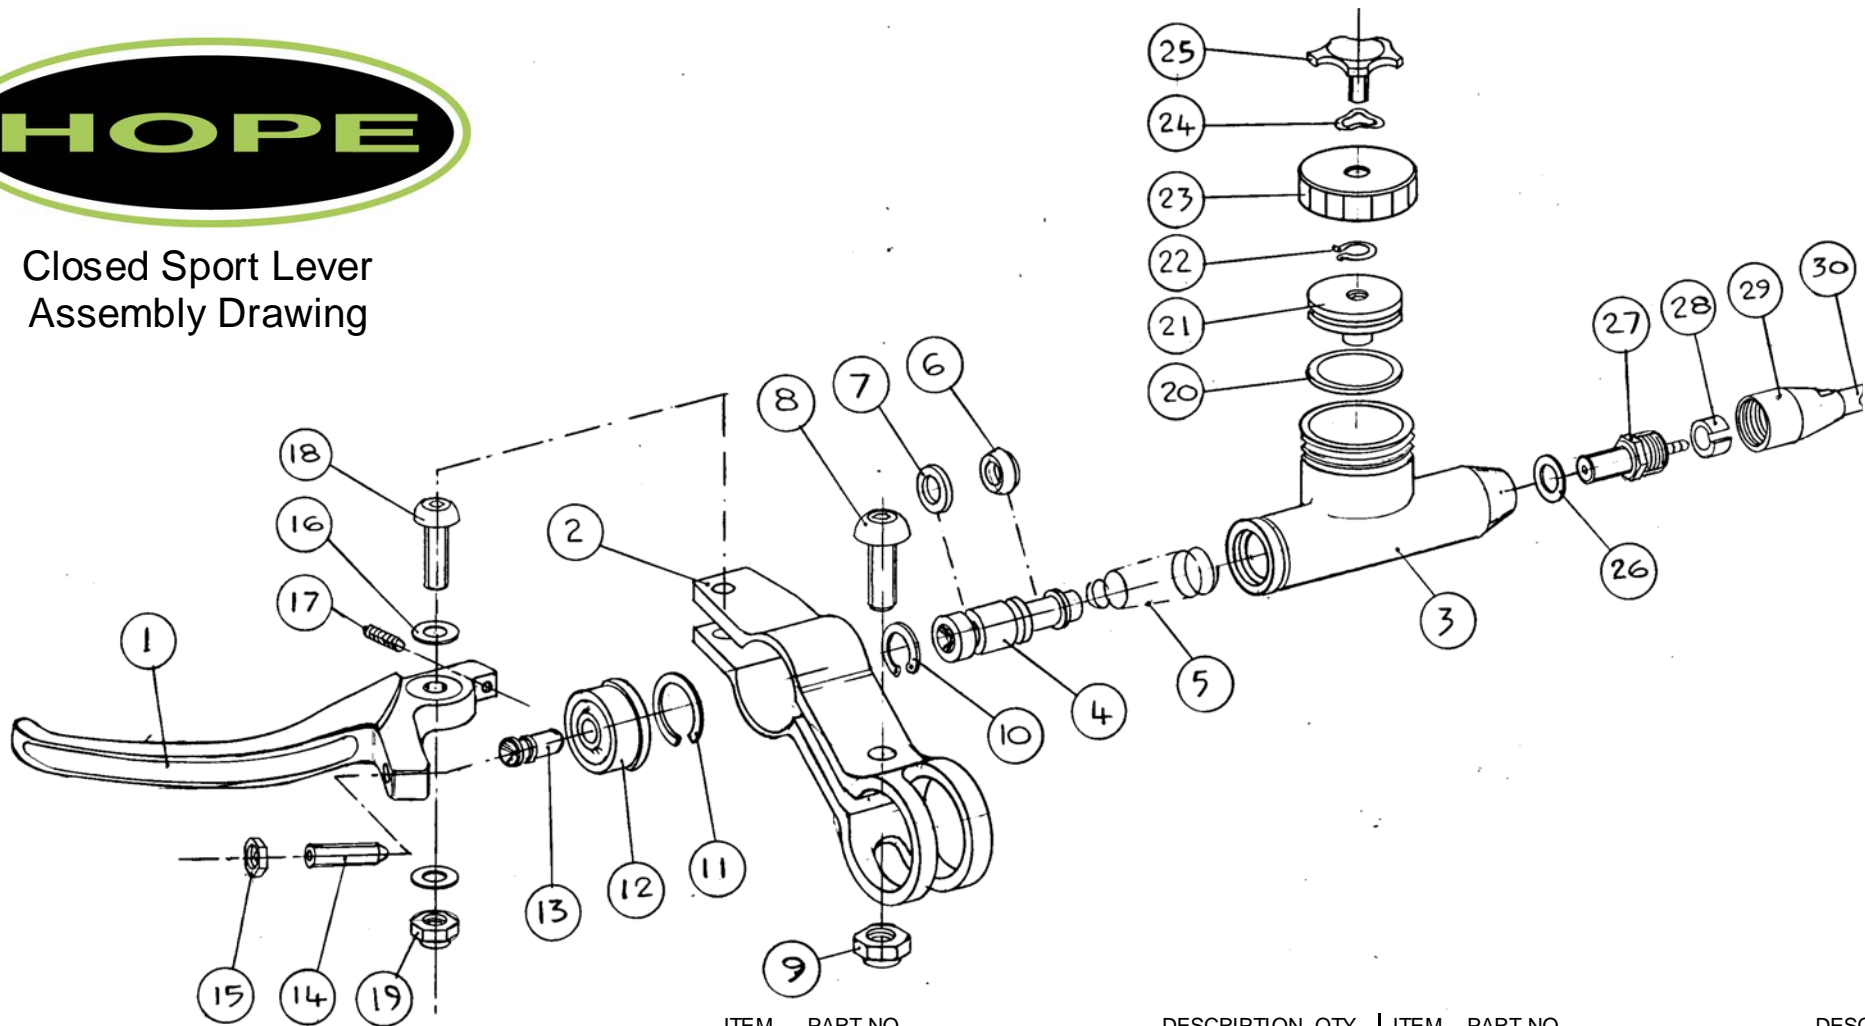

Closed Sport Lever Assembly Drawing

ITEM	PART NO.	DESCRIPTION	QTY.	ITEM	PART NO.	DESCRIPTION	QTY.
1	HBSP01	SPORT BRAKE LEVER	1	16	HBSP16	SPORT NYLON WASHER - LEVER	2
2	HBSP02	SPORT LEVER MOUNT	1	17	HBSP17	SPORT REACH ADJUSTER SCREW	1
3	HBSP03	SPORT MASTER CYLINDER	1	18	HBSP18	PIVOT SCREW - LEVER	1
4	HBSP04	SPORT PISTON - MASTER CYLINDER	1	19	HBSP19	M5 LOCKNUT	1
5	HBSP05	SPORT SPRING - MASTER CYLINDER	1	20	HBSP20	O RING - RESERVOIR	1
6	HBSP06	PISTON SEAL FRONT. - MASTER CYL.	1	21	HBSP21	C2 PISTON - RESERVOIR	1
7	HBSP07	PISTON SEAL REAR - MASTER CYL.	1	22	HBSP22	C2 CIRCLIP -ADJUSTER SCREW	1
8	HBSP08	CLAMP SCREW	1	23	HBSP23	C2 CAP - MASTER CYLINDER	1
9	HBSP09	M6 LOCKNUT	1	24	HBSP24	C2 SPRING WASHER	1
10	HBSP10	SPORT CIRCLIP - MASTER CYLINDER	1	25	HBSP25	C2 ADJUSTER SCREW - RESERVOIR	1
11	HBSP11	SPORT CIRCLIP - MOUNT	1	26	HBSP26	SEALING WASHER	1
12	HBSP12	SPORT DUST COVER - MASTER CYL.	1	27	HBSP27	STRAIGHT CONNECTOR	1
13	HBSP13	SPORT PLUNGER - MASTER CYL.	1	28	HBSP28	BRASS OLIVE	1
14	HBSP14	SPORT SCREW ADJUSTER - LEVER	1	29	HBSP29	ALUMINIUM SHROUD	1
15	HBSP15	SPORT LOCKNUT M5 ALUMINIUM	1	30	HBSP30	HOSE	1