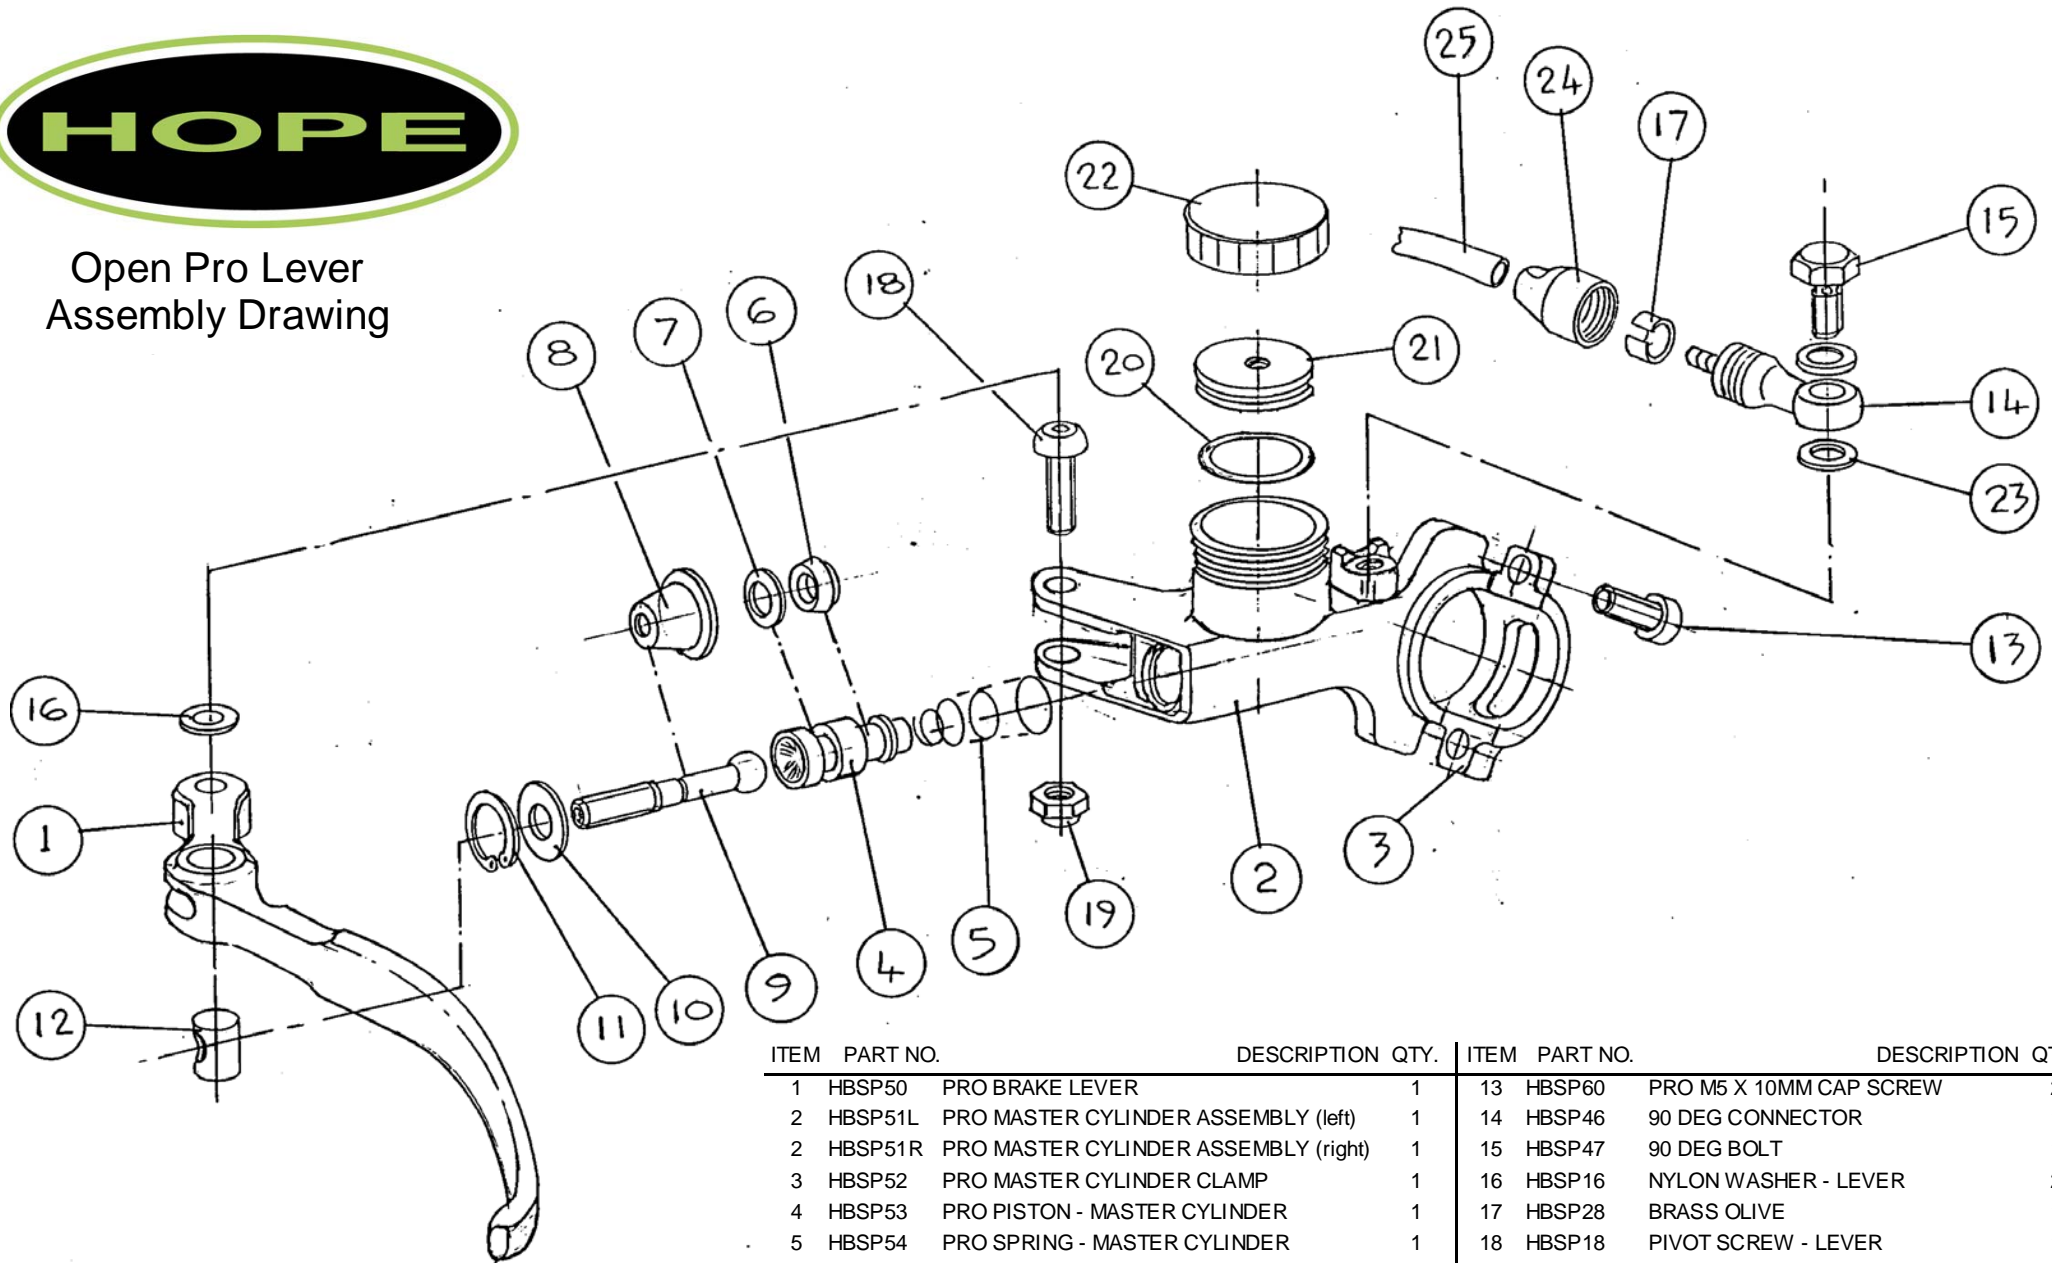

# Open Pro Lever Assembly Drawing

ITEM	PART NO.	DESCRIPTION	QTY.	ITEM	PART NO.	DESCRIPTION	QTY.
1	HBSP50	PRO BRAKE LEVER	1	13	HBSP60	PRO M5 X 10MM CAP SCREW	2
2	HBSP51L	PRO MASTER CYLINDER ASSEMBLY (left)	1	14	HBSP46	90 DEG CONNECTOR	1
2	HBSP51R	PRO MASTER CYLINDER ASSEMBLY (right)	1	15	HBSP47	90 DEG BOLT	1
3	HBSP52	PRO MASTER CYLINDER CLAMP	1	16	HBSP16	NYLON WASHER - LEVER	2
4	HBSP53	PRO PISTON - MASTER CYLINDER	1	17	HBSP28	BRASS OLIVE	1
5	HBSP54	PRO SPRING - MASTER CYLINDER	1	18	HBSP18	PIVOT SCREW - LEVER	1
6	HBSP06	PISTON SEAL FRONT. - MASTER CYL.	1	19	HBSP19	M5 LOCKNUT	1
7	HBSP07	PISTON SEAL REAR - MASTER CYL.	1	20	HBSP20	O RING - RESERVOIR	1
8	HBSP55	PRO DUST COVER - MASTER CYL.	1	21	HBSP81	OPEN CAP - MASTER CYLINDER	1
9	HBSP56	PRO ADJUSTER SCREW - MASTER CYL.	1	22	HBSP82	OPEN DIAPHRAGM - MASTER CYL.	1
10	HBSP57	PRO BRASS WASHER	1	23	HBSP26	SEALING WASHER	2
11	HBSP58	PRO CIRCLIP - MASTER CYLINDER	1	24	HBSP29	ALUMINIUM SHROUD	1
12	HBSP59	PRO BRASS BARREL	1	25	HBSP30	HOSE	1